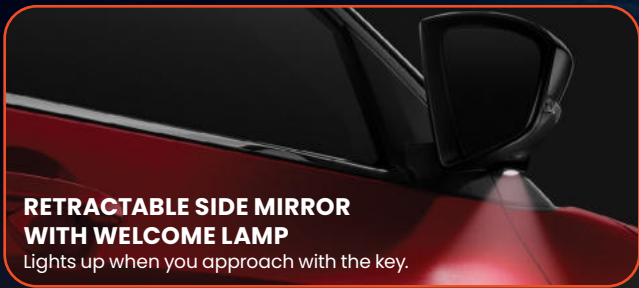

DESIGNED FOR A SIMPLER DRIVE

Imagine a car that makes every day easier.
TRAZ is here, engineered with a clear purpose,
to simplify your life on the road.

TRAZ

ENGINEERED SIMPLICITY

TRENDY

WHERE SIMPLICITY MEETS STYLE

17-INCH WHEELS

Stylish with a distinctive stance.

SIDE SKIRTINGS

Sleek side skirtings for aggressive stance.

FULL LED HEADLAMP

Day-like visibility at night.

FULL LED REAR COMBI LAMP

For a brighter, sharper presence on the road.

RETRACTABLE SIDE MIRROR WITH WELCOME LAMP

Lights up when you approach with the key.

LED FOG LAMP

Enhanced visibility with a distinctive, modern signature.

H VARIANT ONLY

TRENDY AND SLEEK INTERIOR

H VARIANT ONLY

TILT & TELESCOPIC STEERING

Adjust your steering wheel to perfection.

REAR AIR CONDITIONER VENT

Maximum comfort.

PREMIUM SOFT-TOUCH INTERIOR

Feel the luxury.

AUTO AIR CONDITIONING

Keeps your cabin cool and comfortable automatically.