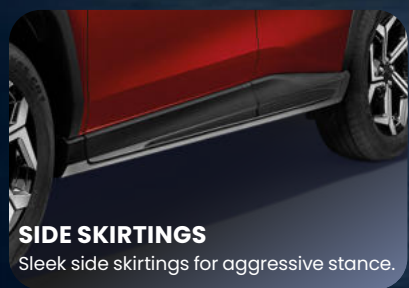

DESIGNED FOR A SIMPLER DRIVE

Imagine a car that makes every day easier.
TRAZ is here, engineered with a clear purpose,
to simplify your life on the road.

TRAZ

ENGINEERED SIMPLICITY

TRENDY

WHERE SIMPLICITY MEETS STYLE

17-INCH WHEELS

Stylish with a distinctive stance.

SIDE SKIRTINGS

Sleek side skirtings for aggressive stance.

FULL LED HEADLAMP

Day-like visibility at night.

FULL LED REAR COMBI LAMP

For a brighter, sharper presence on the road.

TILT & TELESCOPIC STEERING

Adjust your steering wheel to perfection.

REAR AIR CONDITIONER VENT

Maximum comfort.

PREMIUM SOFT-TOUCH INTERIOR

Feel the luxury.

AUTO AIR CONDITIONING

Keeps your cabin cool and comfortable automatically.