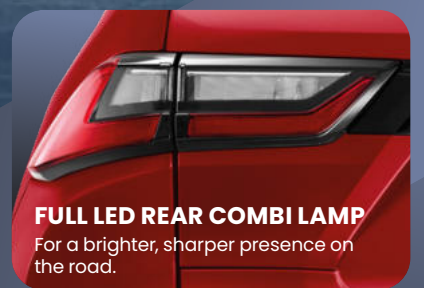

DESIGNED FOR A SIMPLER DRIVE

Imagine a car that makes every day easier.
TRAZ is here, engineered with a clear purpose,
to simplify your life on the road.

TRAZ

ENGINEERED SIMPLICITY

TRENDY

WHERE SIMPLICITY MEETS STYLE

17-INCH WHEELS

Stylish with a distinctive stance.

SIDE SKIRTINGS

Sleek side skirtings for aggressive stance.

FULL LED HEADLAMP

Day-like visibility at night.

FULL LED REAR COMBI LAMP

For a brighter, sharper presence on the road.

TILT & TELESCOPIC STEERING

Adjust your steering wheel to perfection.

REAR AIR CONDITIONER VENT

Maximum comfort.

PREMIUM SOFT-TOUCH INTERIOR

Feel the luxury.

AUTO AIR CONDITIONING

Keeps your cabin cool and comfortable automatically.