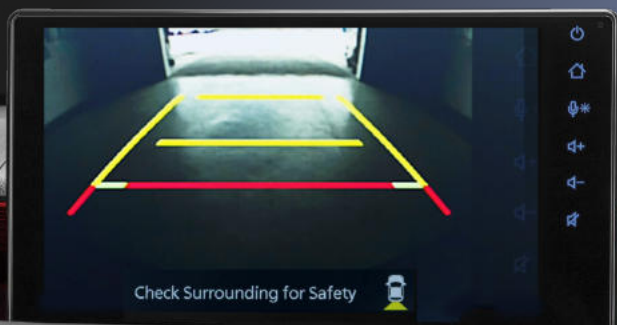

**REAR USB TYPE-C
CHARGING PORT**

**REAR AIR
CONDITIONER VENT**

**REAR SEAT
ARMREST**

**RETRACTABLE
TONNEAU COVER**

VARIANT COMPARISON

X

H

SEMI GRAPHIC FABRIC SEAT

FULL GRAPHIC FABRIC SEAT

REVERSE CAMERA

360° PANORAMIC VIEW MONITOR

DIGITAL AIR CONDITIONING

AUTO AIR CONDITIONING

Features Available on **H** Variant Only

LED FOG LAMP

DIGITAL VIDEO RECORDER (DVR)