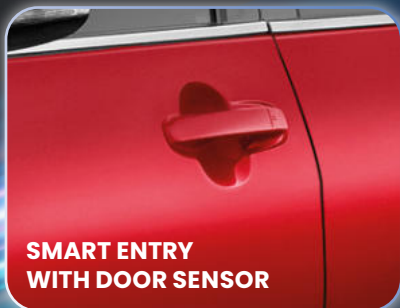

LED FOG LAMP

POWER BACK DOOR WITH MOTION SENSING

SMART ENTRY WITH DOOR SENSOR